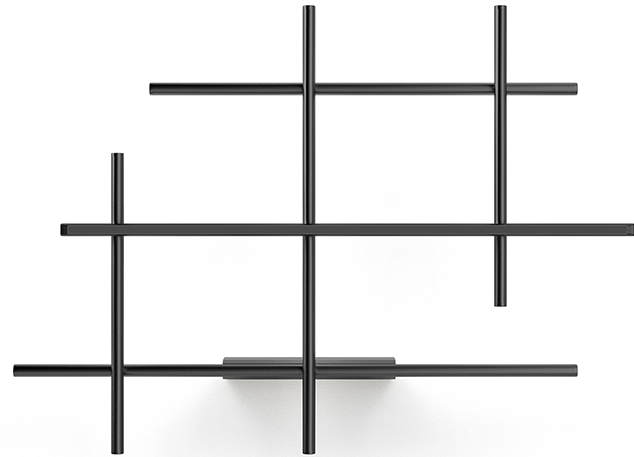

HILOW SURFACE

D83347-

base number   Finish
Options

PROJECT	_____
TYPE	_____
SPECIFIER	_____
QUANTITY	_____
DATE	_____

1. To build a product code in our configurator select the specify button on the base model # product page
2. To build a manual product code on this datasheet choose from the options listed below in blue font and add the suffix to the base model #

GENERAL

Series: Hilow
Brand: Panzeri
Division: Design
Mounting Type: Surface
Mounting Location: Wall
Subcategory: Up/Down Light

PHYSICAL

Shape: Abstract
Length (mm): 1130
Length (in): 44 1/2
Width (mm): 820
Width (in): 32 5/16
Height (mm): 130
Height (in): 5 1/8
Light Distribution: Direct / Indirect
Weight (kg): 2.97
Weight (lbs): 6.55
Diffuser: Polycarbonate - Black Screen
Fixture Finish: WHI / MBK / BRZ / MBR / TIM
Fixture Material: Metal

ELECTRICAL

Lamp Type: LED
Input Wattage (W): 72.74
Total Output Wattage (W): 60.75
Dimming: Non-Dimmable / 0-10V Dimming
Driver Included: Yes
Driver Location: Integrated
Driver Type: Constant Voltage - Universal
Driver Class: Class 2
Input Voltage (V): 120 - 277
Output Voltage (V): 24
Upon Request: Remote: Phase dimming 120Vac

LED

Color Temperature (°K): 2700
Max. Delivered Lumen (lm): 3812
Nominal Lumen (lm): 8064
CRI: >90 CRI
Lamp Life (hrs): 60000

OPTICAL

RATINGS AND CERTIFICATIONS

Certified By: Certified for North American Standards
IP rating: IP20