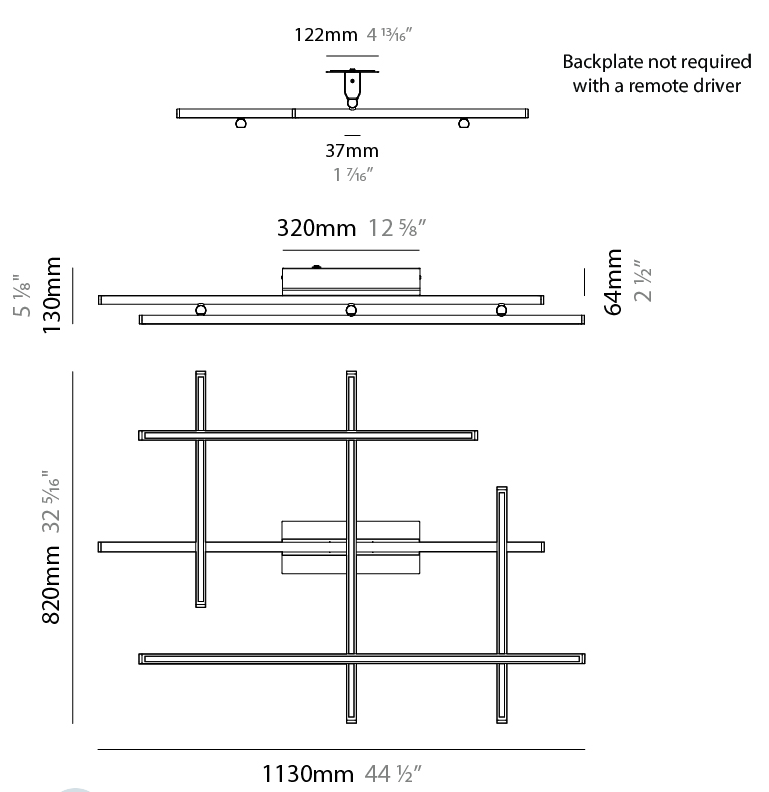

HILOW SURFACE

D82354-

base number   Finish
Options

PROJECT	_____
TYPE	_____
SPECIFIER	_____
QUANTITY	_____
DATE	_____

1. To build a product code in our configurator select the specify button on the base model # product page
2. To build a manual product code on this datasheet choose from the options listed below in blue font and add the suffix to the base model #

GENERAL

Series: Hilow
Brand: Panzeri
Division: Design
Mounting Type: Surface
Mounting Location: Ceiling
Subcategory: Up/Down Light

PHYSICAL

Shape: Abstract
Length (mm): 1130
Length (in): 44 1/2
Width (mm): 820
Width (in): 32 5/8
Height (mm): 130
Height (in): 5 1/8
Light Distribution: Direct / Indirect
Weight (kg): 2.97
Weight (lbs): 6.55
Diffuser: Polycarbonate - Black Screen
Fixture Finish: WHI / MBK / BRZ / MBR / TIM
Fixture Material: Metal

ELECTRICAL

Lamp Type: LED
Input Wattage (W): 72.74
Total Output Wattage (W): 60.75
Dimming: Non-Dimmable / 0-10V Dimming
Driver Included: Yes
Driver Location: Integrated
Driver Type: Constant Voltage - Universal
Driver Class: Class 2
Input Voltage (V): 120 - 277
Output Voltage (V): 24
Upon Request: Remote: Phase dimming 120Vac

LED

Color Temperature (°K): 2700
Max. Delivered Lumen (lm): 2118
Nominal Lumen (lm): 9072
CRI: >90 CRI
Lamp Life (hrs): 60000

OPTICAL

RATINGS AND CERTIFICATIONS

Certified By: Certified for North American Standards
IP rating: IP20