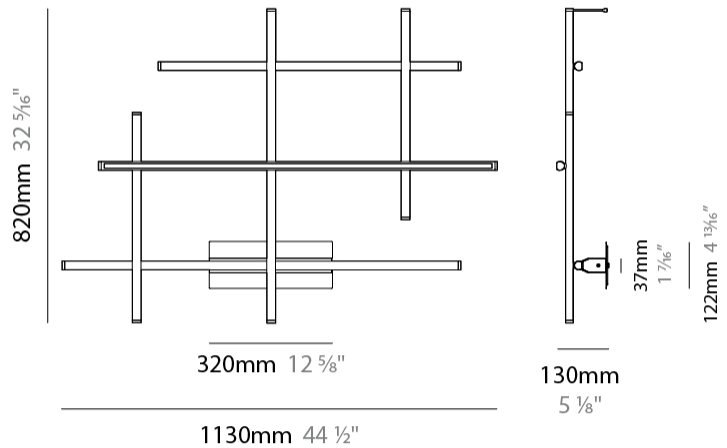

Backplate not required with a remote driver