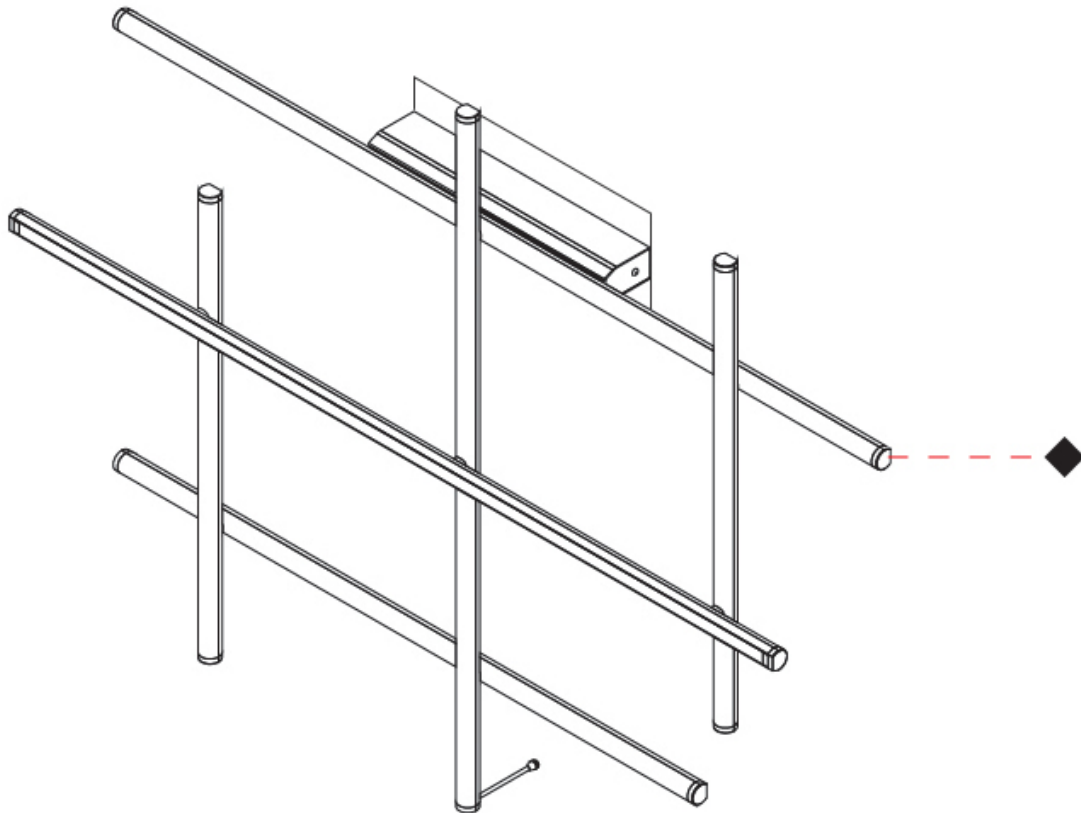

Backplate not required with a remote driver

HILOW SURFACE

D83347-

PROJECT _____

TYPE _____

SPECIFIER _____

QUANTITY _____

DATE _____